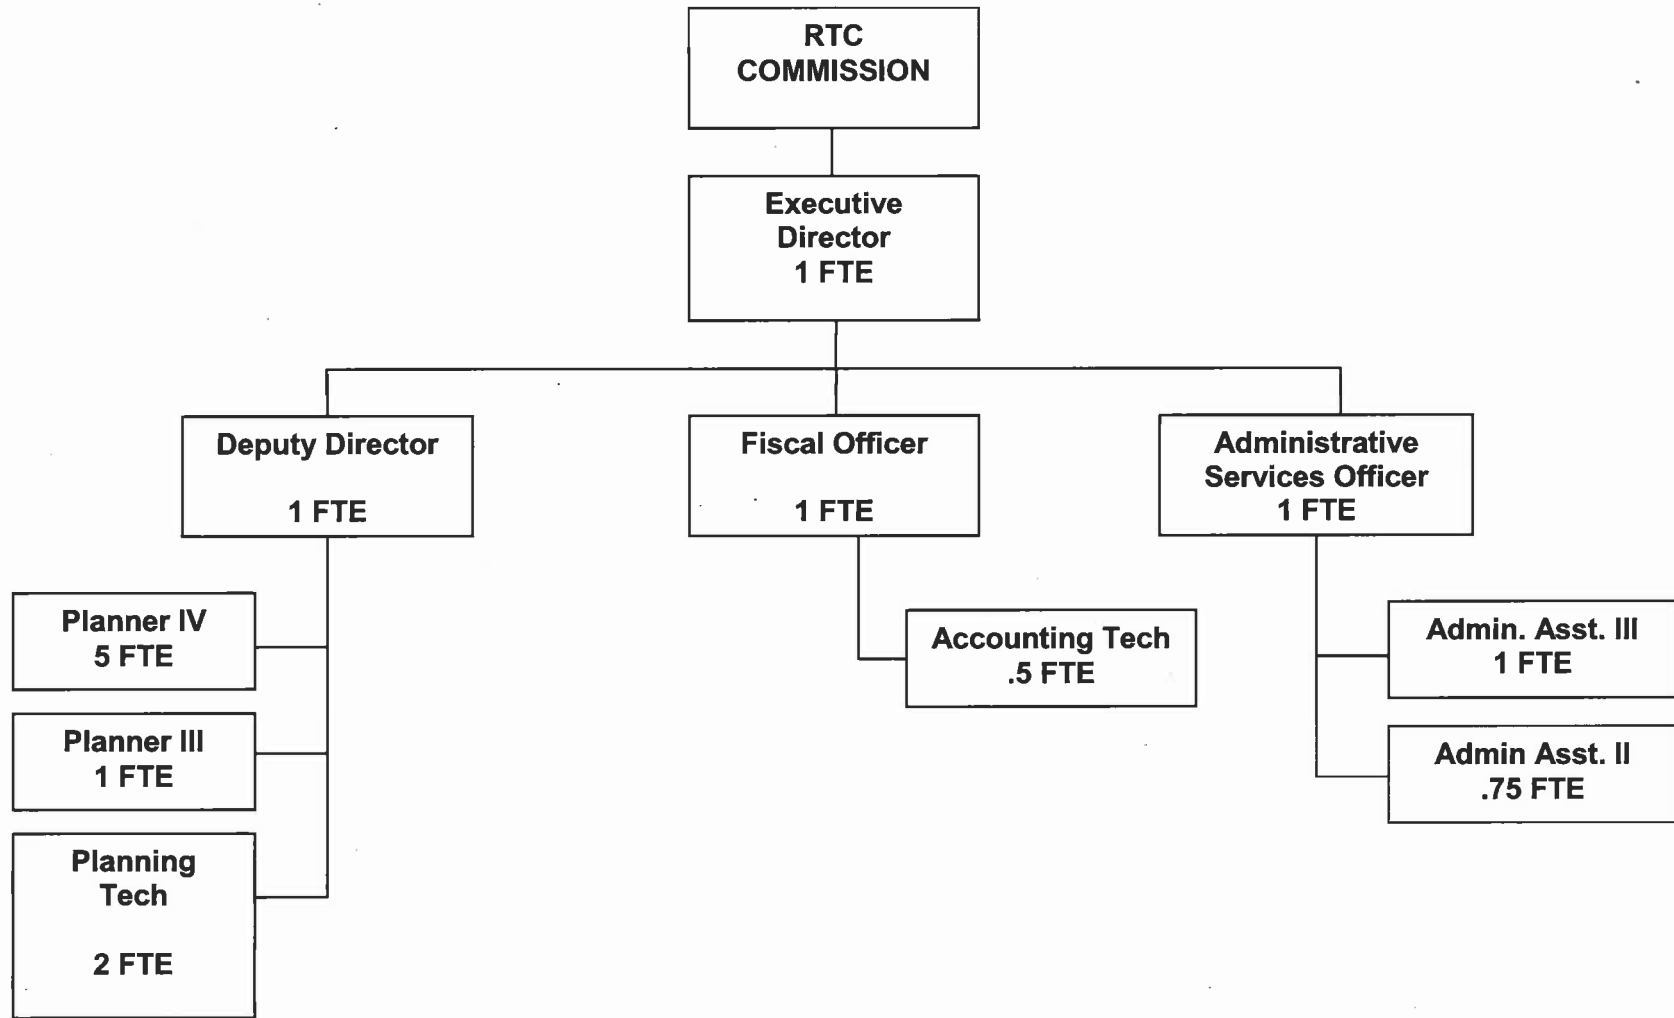

SANTA CRUZ COUNTY REGIONAL TRANSPORTATION COMMISSION ORGANIZATIONAL CHART

Total FTE 14.25